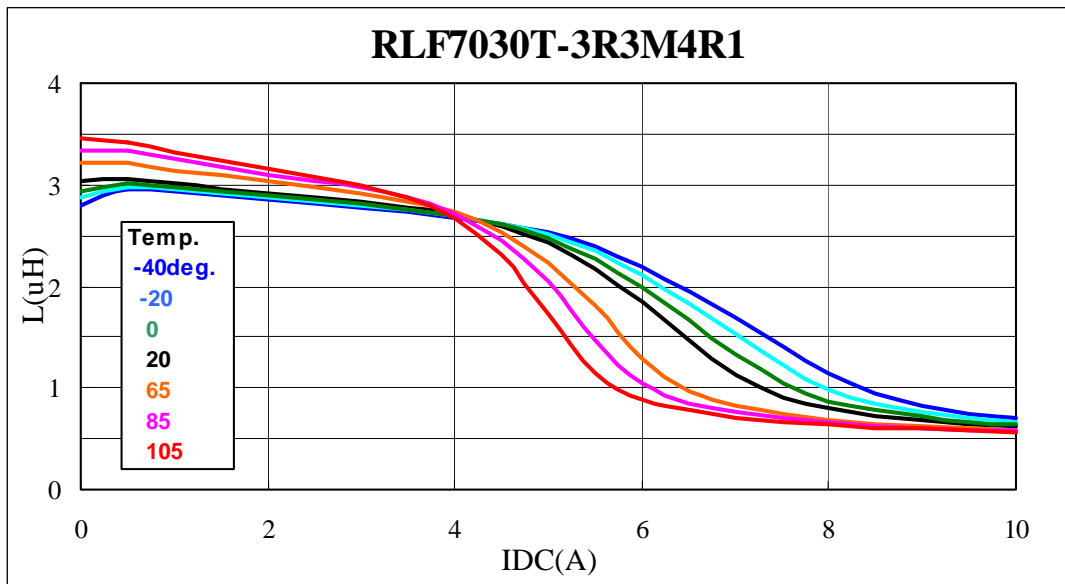

Technical Data

RLF7030 Series

CONTENTS

L-Q Frequency Characteristics

DC Bias & Temperature Characteristics

Temperature Characteristics

Temperature Rise

TDK CORPORATION

L-Q Frequency Characteristics

DC Bias & Temperature Characteristics

DC Bias & Temperature Characteristics

DC Bias & Temperature Characteristics

Temperature Characteristics

Temperature Rise