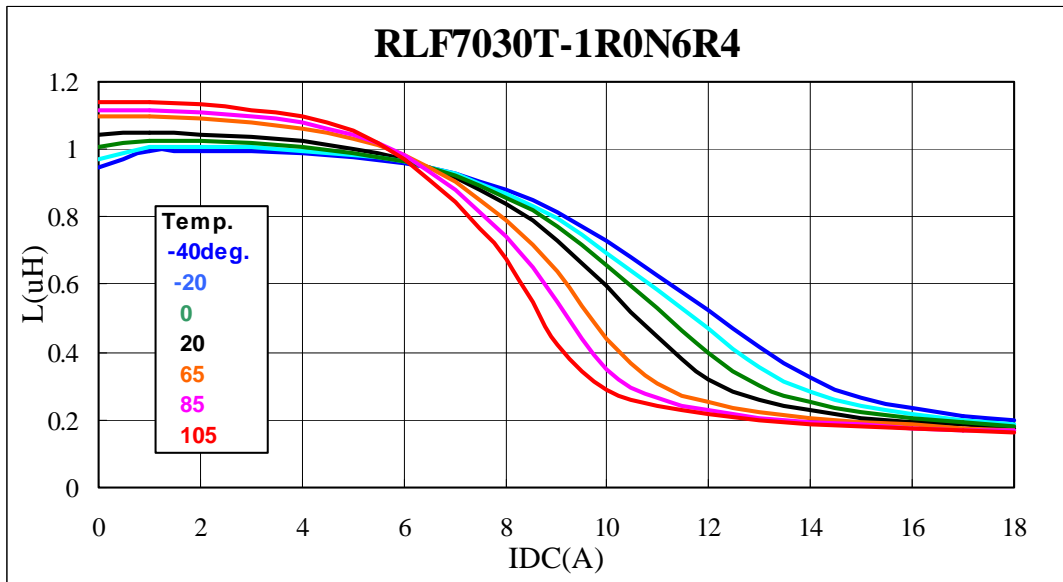

Technical Data

RLF7030 Series

CONTENTS

L-Q Frequency Characteristics

DC Bias & Temperature Characteristics

Temperature Characteristics

Temperature Rise

TDK CORPORATION

L-Q Frequency Characteristics

DC Bias & Temperature Characteristics

DC Bias & Temperature Characteristics

DC Bias & Temperature Characteristics

Temperature Characteristics

Temperature Rise