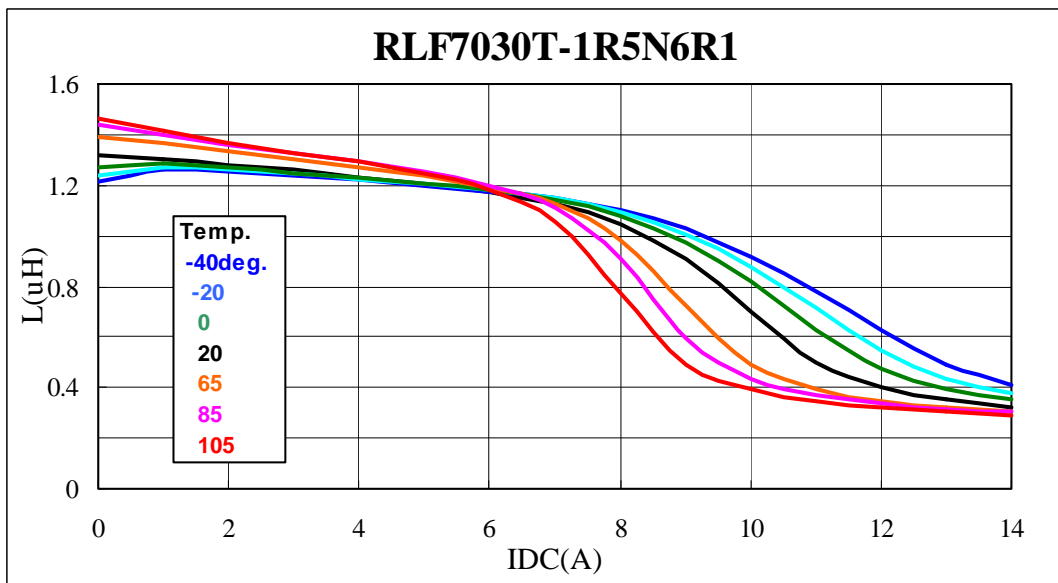

Technical Data

RLF7030 Series

CONTENTS

L-Q Frequency Characteristics

DC Bias & Temperature Characteristics

Temperature Characteristics

Temperature Rise

TDK CORPORATION

L-Q Frequency Characteristics

DC Bias & Temperature Characteristics

DC Bias & Temperature Characteristics

DC Bias & Temperature Characteristics

Temperature Characteristics

Temperature Rise