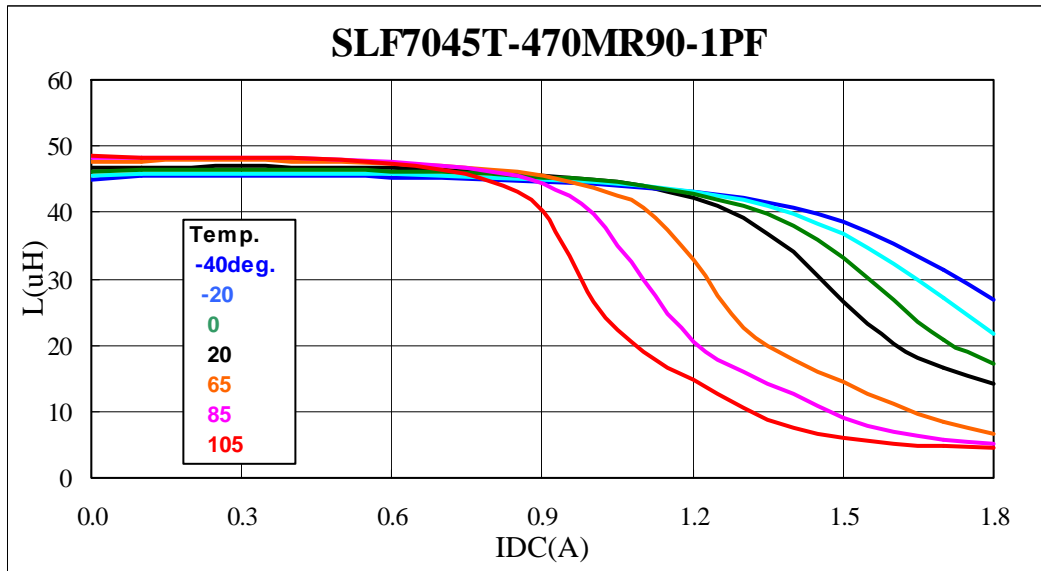

Technical Data

SLF7045-1 Series

CONTENTS

L-Q Frequency Characteristics

DC Bias & Temperature Characteristics

Temperature Characteristics

Temperature Rise

TDK CORPORATION

L-Q Frequency Characteristics

DC Bias & Temperature Characteristics

DC Bias & Temperature Characteristics

DC Bias & Temperature Characteristics

Temperature Characteristics

Temperature Rise