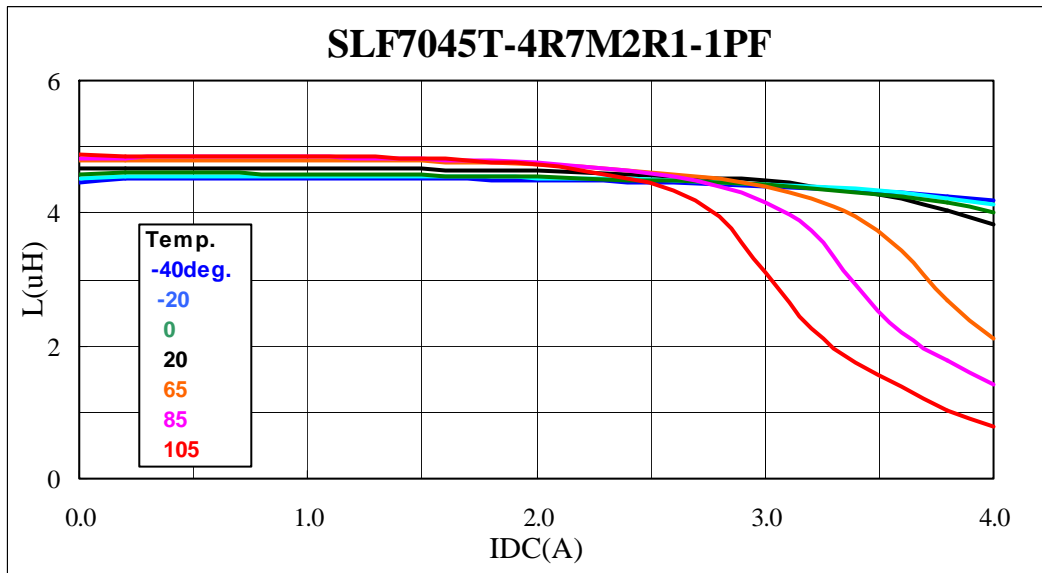

Technical Data

SLF7045-1 Series

CONTENTS

L-Q Frequency Characteristics

DC Bias & Temperature Characteristics

Temperature Characteristics

Temperature Rise

TDK CORPORATION

L-Q Frequency Characteristics

DC Bias & Temperature Characteristics

DC Bias & Temperature Characteristics

DC Bias & Temperature Characteristics

Temperature Characteristics

Temperature Rise