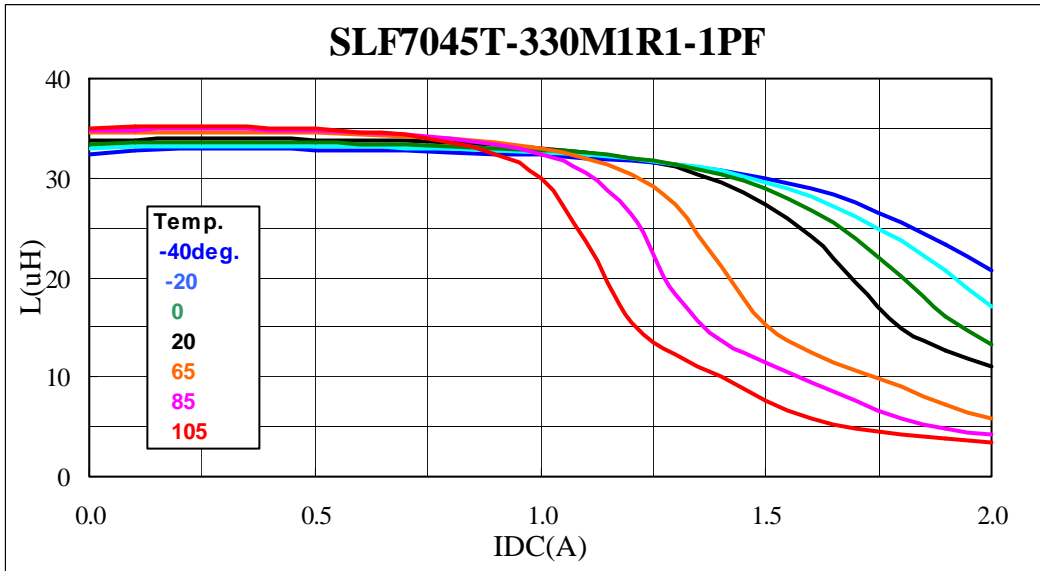

Technical Data

SLF7045-1 Series

CONTENTS

L-Q Frequency Characteristics

DC Bias & Temperature Characteristics

Temperature Characteristics

Temperature Rise

TDK CORPORATION

L-Q Frequency Characteristics

DC Bias & Temperature Characteristics

DC Bias & Temperature Characteristics

DC Bias & Temperature Characteristics

Temperature Characteristics

Temperature Rise