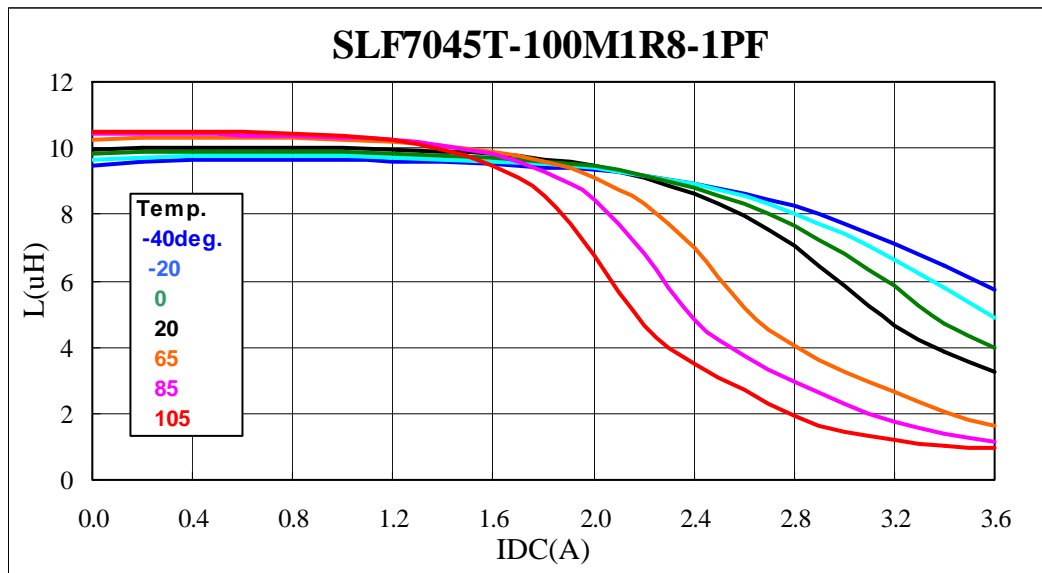

Technical Data

SLF7045-1 Series

CONTENTS

L-Q Frequency Characteristics

DC Bias & Temperature Characteristics

Temperature Characteristics

Temperature Rise

TDK CORPORATION

L-Q Frequency Characteristics

DC Bias & Temperature Characteristics

DC Bias & Temperature Characteristics

DC Bias & Temperature Characteristics

Temperature Characteristics

Temperature Rise