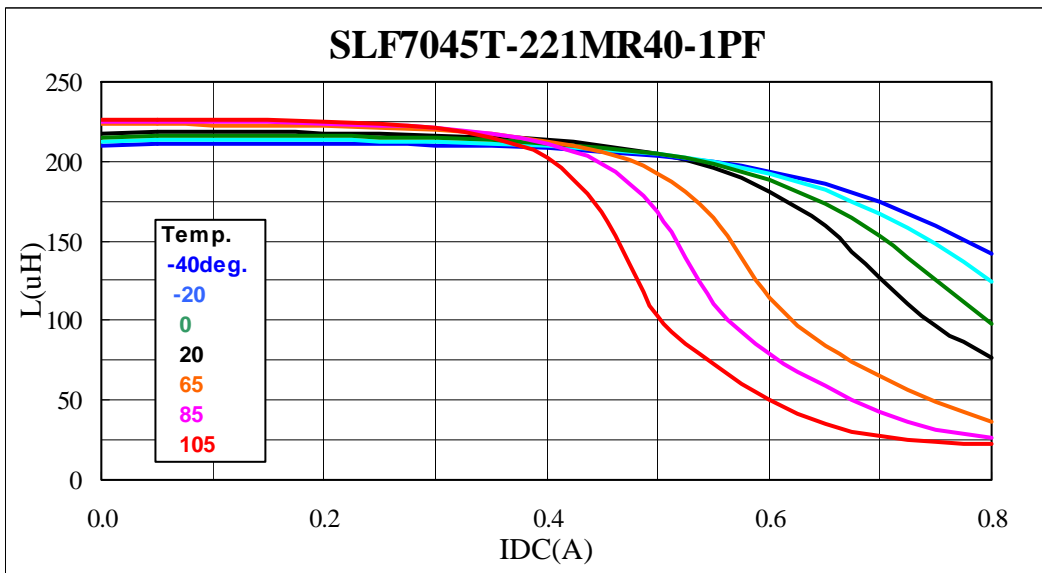

Technical Data

SLF7045-1 Series

CONTENTS

L-Q Frequency Characteristics

DC Bias & Temperature Characteristics

Temperature Characteristics

Temperature Rise

TDK CORPORATION

L-Q Frequency Characteristics

DC Bias & Temperature Characteristics

DC Bias & Temperature Characteristics

DC Bias & Temperature Characteristics

Temperature Characteristics

Temperature Rise